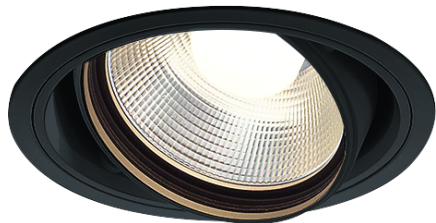

Item no. DD136-2830B9027

Series Name: Cledy versa R-G (DD136)

Installation	Recessed mount
Type	High-efficiency adjustable downlight
Fixture wattage	28W
Beam angle	28 deg
Color Temp.	2700K
CRI	Ra>90
Luminous	3014 lm
Body	Die-cast aluminum alloy
Body finish	N/A
Trim finish	Black
Reflector finish	N/A
IP Rate	IP20
Light source	COB module
Input Voltage	AC220~240V
Dimming Type	Non-Dimmable
Certificate	CE, CCC
Cut Hole	150mm