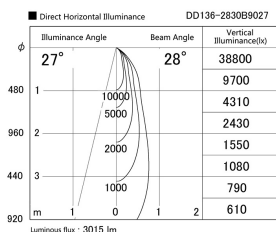

Item no. DD136-2830B9027

Series Name: Cledy versa R-G (DD136)

Installation	Recessed mount
Type	High-efficiency adjustable downlight
Fixture wattage	28W
Beam angle	28 deg
Color Temp.	2700K
CRI	Ra>90
Luminous	3014 lm
Body	Die-cast aluminum alloy
Body finish	N/A
Trim finish	Black
Reflector finish	N/A
IP Rate	IP20
Light source	COB module
Input Voltage	AC220~240V
Dimming Type	Non-Dimmable
Certificate	CE, CCC
Cut Hole	150mm