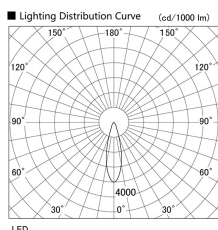

Item no. DD136-2830B9027

Series Name: Cledy versa R-G (DD136)

Installation	Recessed mount
Type	High-efficiency adjustable downlight
Fixture wattage	28W
Beam angle	28 deg
Color Temp.	2700K
CRI	Ra>90
Luminous	3014 lm
Body	Die-cast aluminum alloy
Body finish	N/A
Trim finish	Black
Reflector finish	N/A
IP Rate	IP20
Light source	COB module
Input Voltage	AC220~240V
Dimming Type	Non-Dimmable
Certificate	CE, CCC
Cut Hole	150mm