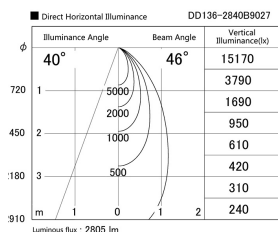

Item no. DD136-2840B9027

Series Name: Cledy versa R-G (DD136)

Installation	Recessed mount
Type	High-efficiency adjustable downlight
Fixture wattage	28W
Beam angle	46 deg
Color Temp.	2700K
CRI	Ra>90
Luminous	2803 lm
Body	Die-cast aluminum alloy
Body finish	N/A
Trim finish	Black
Reflector finish	N/A
IP Rate	IP20
Light source	COB module
Input Voltage	AC220~240V
Dimming Type	Non-Dimmable
Certificate	CE, CCC
Cut Hole	150mm