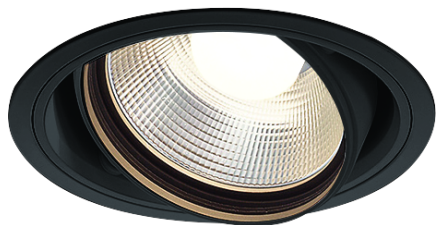

Item no. DD136-2840B9027

Series Name: Cledy versa R-G (DD136)

Installation	Recessed mount
Type	High-efficiency adjustable downlight
Fixture wattage	28W
Beam angle	46 deg
Color Temp.	2700K
CRI	Ra>90
Luminous	2803 lm
Body	Die-cast aluminum alloy
Body finish	N/A
Trim finish	Black
Reflector finish	N/A
IP Rate	IP20
Light source	COB module
Input Voltage	AC220~240V
Dimming Type	Non-Dimmable
Certificate	CE, CCC
Cut Hole	150mm