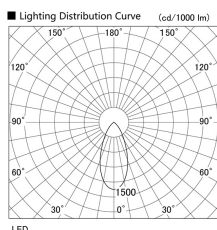

Item no. DD136-2840B9027

Series Name: Cledy versa R-G (DD136)

Installation	Recessed mount
Type	High-efficiency adjustable downlight
Fixture wattage	28W
Beam angle	46 deg
Color Temp.	2700K
CRI	Ra>90
Luminous	2803 lm
Body	Die-cast aluminum alloy
Body finish	N/A
Trim finish	Black
Reflector finish	N/A
IP Rate	IP20
Light source	COB module
Input Voltage	AC220~240V
Dimming Type	Non-Dimmable
Certificate	CE, CCC
Cut Hole	150mm