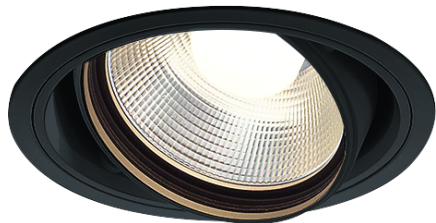

Item no. DD136-2860B9027

Series Name: Cledy versa R-G (DD136)

Installation	Recessed mount
Type	High-efficiency adjustable downlight
Fixture wattage	28W
Beam angle	74 deg
Color Temp.	2700K
CRI	Ra>90
Luminous	2845 lm
Body	Die-cast aluminum alloy
Body finish	N/A
Trim finish	Black
Reflector finish	N/A
IP Rate	IP20
Light source	COB module
Input Voltage	AC220~240V
Dimming Type	Non-Dimmable
Certificate	CE, CCC
Cut Hole	150mm