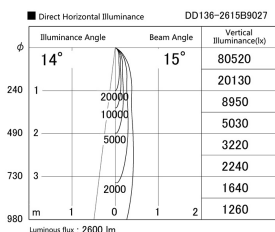

Item no. DD136-2615B9027

Series Name: Cledy versa R-G (DD136)

Installation	Recessed mount
Type	High-efficiency adjustable downlight
Fixture wattage	23W
Beam angle	15 deg
Color Temp.	2700K
CRI	Ra>90
Luminous	2601 lm
Body	Die-cast aluminum alloy
Body finish	N/A
Trim finish	Black
Reflector finish	N/A
IP Rate	IP20
Light source	COB module
Input Voltage	AC220~240V
Dimming Type	Non-Dimmable
Certificate	CE, CCC
Cut Hole	150mm