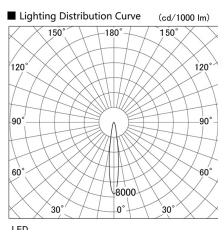

Item no. DD136-2615B9027

Series Name: Cledy versa R-G (DD136)

Installation	Recessed mount
Type	High-efficiency adjustable downlight
Fixture wattage	23W
Beam angle	15 deg
Color Temp.	2700K
CRI	Ra>90
Luminous	2601 lm
Body	Die-cast aluminum alloy
Body finish	N/A
Trim finish	Black
Reflector finish	N/A
IP Rate	IP20
Light source	COB module
Input Voltage	AC220~240V
Dimming Type	Non-Dimmable
Certificate	CE, CCC
Cut Hole	150mm