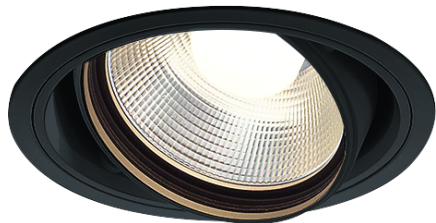

Item no. DD136-2615B9027

Series Name: Cledy versa R-G (DD136)

Installation	Recessed mount
Type	High-efficiency adjustable downlight
Fixture wattage	23W
Beam angle	15 deg
Color Temp.	2700K
CRI	Ra>90
Luminous	2601 lm
Body	Die-cast aluminum alloy
Body finish	N/A
Trim finish	Black
Reflector finish	N/A
IP Rate	IP20
Light source	COB module
Input Voltage	AC220~240V
Dimming Type	Non-Dimmable
Certificate	CE, CCC
Cut Hole	150mm