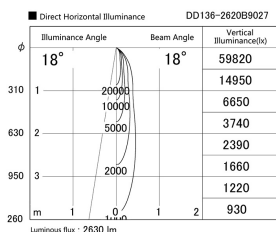

Item no. DD136-2620B9027

Series Name: Cledy versa R-G (DD136)

|                  |   |
|------------------|---|
| Installation     | Recessed mount                          |
| Type             | High-efficiency adjustable<br>downlight |
| Fixture wattage  | 23W                                     |
| Beam angle       | 18 deg                                  |
| Color Temp.      | 2700K                                   |
| CRI              | Ra>90                                   |
| Luminous         | 2629 lm                                 |
| Body             | Die-cast aluminum alloy                 |
| Body finish      | N/A                                     |
| Trim finish      | Black                                   |
| Reflector finish | N/A                                     |
| IP Rate          | IP20                                    |
| Light source     | COB module                              |
| Input Voltage    | AC220~240V                              |
| Dimming Type     | Non-Dimmable                            |
| Certificate      | CE, CCC                                 |
| Cut Hole         | 150mm                                   |