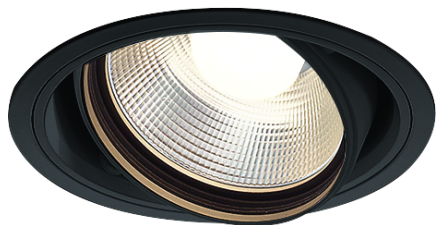

Item no. DD136-2620B9027

Series Name: Cledy versa R-G (DD136)

|                  |   |
|------------------|---|
| Installation     | Recessed mount                          |
| Type             | High-efficiency adjustable<br>downlight |
| Fixture wattage  | 23W                                     |
| Beam angle       | 18 deg                                  |
| Color Temp.      | 2700K                                   |
| CRI              | Ra>90                                   |
| Luminous         | 2629 lm                                 |
| Body             | Die-cast aluminum alloy                 |
| Body finish      | N/A                                     |
| Trim finish      | Black                                   |
| Reflector finish | N/A                                     |
| IP Rate          | IP20                                    |
| Light source     | COB module                              |
| Input Voltage    | AC220~240V                              |
| Dimming Type     | Non-Dimmable                            |
| Certificate      | CE, CCC                                 |
| Cut Hole         | 150mm                                   |