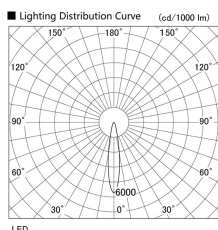

Item no. DD136-2620B9027

Series Name: Cledy versa R-G (DD136)

|                  |   |
|------------------|---|
| Installation     | Recessed mount                          |
| Type             | High-efficiency adjustable<br>downlight |
| Fixture wattage  | 23W                                     |
| Beam angle       | 18 deg                                  |
| Color Temp.      | 2700K                                   |
| CRI              | Ra>90                                   |
| Luminous         | 2629 lm                                 |
| Body             | Die-cast aluminum alloy                 |
| Body finish      | N/A                                     |
| Trim finish      | Black                                   |
| Reflector finish | N/A                                     |
| IP Rate          | IP20                                    |
| Light source     | COB module                              |
| Input Voltage    | AC220~240V                              |
| Dimming Type     | Non-Dimmable                            |
| Certificate      | CE, CCC                                 |
| Cut Hole         | 150mm                                   |