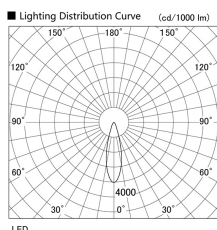

Item no. DD136-2630B9027

Series Name: Cledy versa R-G (DD136)

Installation	Recessed mount
Type	High-efficiency adjustable downlight
Fixture wattage	23W
Beam angle	28 deg
Color Temp.	2700K
CRI	Ra>90
Luminous	2636 lm
Body	Die-cast aluminum alloy
Body finish	N/A
Trim finish	Black
Reflector finish	N/A
IP Rate	IP20
Light source	COB module
Input Voltage	AC220~240V
Dimming Type	Non-Dimmable
Certificate	CE, CCC
Cut Hole	150mm