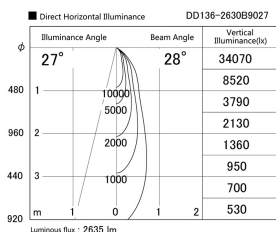

Item no. DD136-2630B9027

Series Name: Cledy versa R-G (DD136)

Installation	Recessed mount
Type	High-efficiency adjustable downlight
Fixture wattage	23W
Beam angle	28 deg
Color Temp.	2700K
CRI	Ra>90
Luminous	2636 lm
Body	Die-cast aluminum alloy
Body finish	N/A
Trim finish	Black
Reflector finish	N/A
IP Rate	IP20
Light source	COB module
Input Voltage	AC220~240V
Dimming Type	Non-Dimmable
Certificate	CE, CCC
Cut Hole	150mm