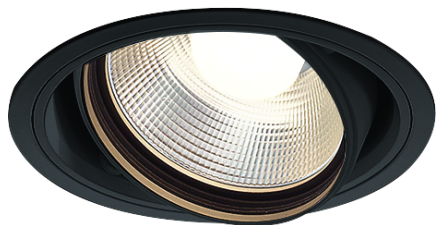

Item no. DD136-2630B9027

Series Name: Cledy versa R-G (DD136)

Installation	Recessed mount
Type	High-efficiency adjustable downlight
Fixture wattage	23W
Beam angle	28 deg
Color Temp.	2700K
CRI	Ra>90
Luminous	2636 lm
Body	Die-cast aluminum alloy
Body finish	N/A
Trim finish	Black
Reflector finish	N/A
IP Rate	IP20
Light source	COB module
Input Voltage	AC220~240V
Dimming Type	Non-Dimmable
Certificate	CE, CCC
Cut Hole	150mm