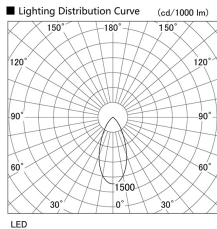

Item no. DD136-2640B9027

Series Name: Cledy versa R-G (DD136)

Installation	Recessed mount
Type	High-efficiency adjustable downlight
Fixture wattage	23W
Beam angle	46 deg
Color Temp.	2700K
CRI	Ra>90
Luminous	2459 lm
Body	Die-cast aluminum alloy
Body finish	N/A
Trim finish	Black
Reflector finish	N/A
IP Rate	IP20
Light source	COB module
Input Voltage	AC220~240V
Dimming Type	Non-Dimmable
Certificate	CE, CCC
Cut Hole	150mm