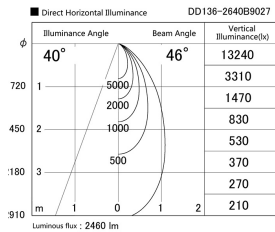

Item no. DD136-2640B9027

Series Name: Cledy versa R-G (DD136)

Installation	Recessed mount
Type	High-efficiency adjustable downlight
Fixture wattage	23W
Beam angle	46 deg
Color Temp.	2700K
CRI	Ra>90
Luminous	2459 lm
Body	Die-cast aluminum alloy
Body finish	N/A
Trim finish	Black
Reflector finish	N/A
IP Rate	IP20
Light source	COB module
Input Voltage	AC220~240V
Dimming Type	Non-Dimmable
Certificate	CE, CCC
Cut Hole	150mm