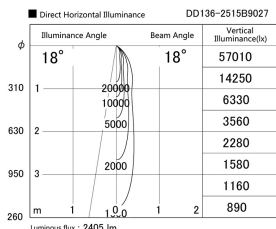

Item no. DD136-2515B9027

Series Name: Cledy versa R-G (DD136)

Installation	Recessed mount
Type	High-efficiency adjustable downlight
Fixture wattage	23W
Beam angle	18 deg
Color Temp.	2700K
CRI	Ra>90
Luminous	2407 lm
Body	Die-cast aluminum alloy
Body finish	N/A
Trim finish	Black
Reflector finish	N/A
IP Rate	IP20
Light source	COB module
Input Voltage	AC220~240V
Dimming Type	Non-Dimmable
Certificate	CE, CCC
Cut Hole	125mm