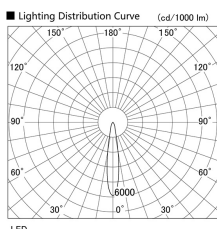

Item no. DD136-2515B9027

Series Name: Cledy versa R-G (DD136)

Installation	Recessed mount
Type	High-efficiency adjustable downlight
Fixture wattage	23W
Beam angle	18 deg
Color Temp.	2700K
CRI	Ra>90
Luminous	2407 lm
Body	Die-cast aluminum alloy
Body finish	N/A
Trim finish	Black
Reflector finish	N/A
IP Rate	IP20
Light source	COB module
Input Voltage	AC220~240V
Dimming Type	Non-Dimmable
Certificate	CE, CCC
Cut Hole	125mm