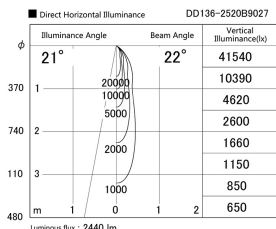

Item no. DD136-2520B9027

Series Name: Cledy versa R-G (DD136)

Installation	Recessed mount
Type	High-efficiency adjustable downlight
Fixture wattage	23W
Beam angle	22 deg
Color Temp.	2700K
CRI	Ra>90
Luminous	2439 lm
Body	Die-cast aluminum alloy
Body finish	N/A
Trim finish	Black
Reflector finish	N/A
IP Rate	IP20
Light source	COB module
Input Voltage	AC220~240V
Dimming Type	Non-Dimmable
Certificate	CE, CCC
Cut Hole	125mm