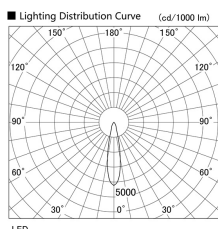

Item no. DD136-2520B9027

Series Name: Cledy versa R-G (DD136)

Installation	Recessed mount
Type	High-efficiency adjustable downlight
Fixture wattage	23W
Beam angle	22 deg
Color Temp.	2700K
CRI	Ra>90
Luminous	2439 lm
Body	Die-cast aluminum alloy
Body finish	N/A
Trim finish	Black
Reflector finish	N/A
IP Rate	IP20
Light source	COB module
Input Voltage	AC220~240V
Dimming Type	Non-Dimmable
Certificate	CE, CCC
Cut Hole	125mm