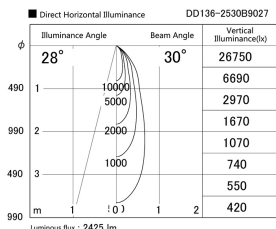

Item no. DD136-2530B9027

Series Name: Cledy versa R-G (DD136)

Installation	Recessed mount
Type	High-efficiency adjustable downlight
Fixture wattage	23W
Beam angle	30 deg
Color Temp.	2700K
CRI	Ra>90
Luminous	2423 lm
Body	Die-cast aluminum alloy
Body finish	N/A
Trim finish	Black
Reflector finish	N/A
IP Rate	IP20
Light source	COB module
Input Voltage	AC220~240V
Dimming Type	Non-Dimmable
Certificate	CE, CCC
Cut Hole	125mm