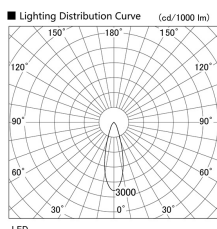

Item no. DD136-2530B9027

Series Name: Cledy versa R-G (DD136)

Installation	Recessed mount
Type	High-efficiency adjustable downlight
Fixture wattage	23W
Beam angle	30 deg
Color Temp.	2700K
CRI	Ra>90
Luminous	2423 lm
Body	Die-cast aluminum alloy
Body finish	N/A
Trim finish	Black
Reflector finish	N/A
IP Rate	IP20
Light source	COB module
Input Voltage	AC220~240V
Dimming Type	Non-Dimmable
Certificate	CE, CCC
Cut Hole	125mm