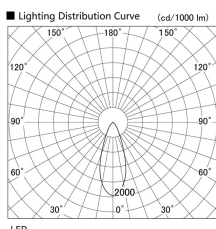

Item no. DD136-2540B9027

Series Name: Cledy versa R-G (DD136)

Installation	Recessed mount
Type	High-efficiency adjustable downlight
Fixture wattage	23W
Beam angle	38 deg
Color Temp.	2700K
CRI	Ra>90
Luminous	2368 lm
Body	Die-cast aluminum alloy
Body finish	N/A
Trim finish	Black
Reflector finish	N/A
IP Rate	IP20
Light source	COB module
Input Voltage	AC220~240V
Dimming Type	Non-Dimmable
Certificate	CE, CCC
Cut Hole	125mm