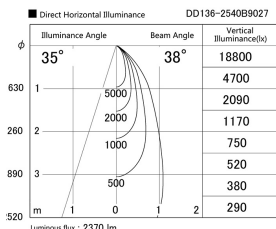

Item no. DD136-2540B9027

Series Name: Cledy versa R-G (DD136)

Installation	Recessed mount
Type	High-efficiency adjustable downlight
Fixture wattage	23W
Beam angle	38 deg
Color Temp.	2700K
CRI	Ra>90
Luminous	2368 lm
Body	Die-cast aluminum alloy
Body finish	N/A
Trim finish	Black
Reflector finish	N/A
IP Rate	IP20
Light source	COB module
Input Voltage	AC220~240V
Dimming Type	Non-Dimmable
Certificate	CE, CCC
Cut Hole	125mm