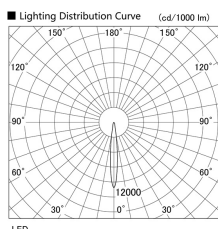

Item no. DD136-2015B9027

Series Name: Cledy versa R-G (DD136)

Installation	Recessed mount
Type	High-efficiency adjustable downlight
Fixture wattage	20W
Beam angle	12 deg
Color Temp.	2700K
CRI	Ra>90
Luminous	1959 lm
Body	Die-cast aluminum alloy
Body finish	N/A
Trim finish	Black
Reflector finish	N/A
IP Rate	IP20
Light source	COB module
Input Voltage	AC220~240V
Dimming Type	Non-Dimmable
Certificate	CE, CCC
Cut Hole	125mm