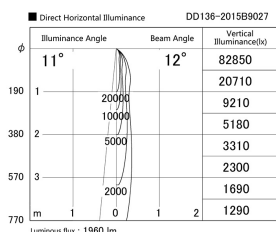

Item no. DD136-2015B9027

Series Name: Cledy versa R-G (DD136)

Installation	Recessed mount
Type	High-efficiency adjustable downlight
Fixture wattage	20W
Beam angle	12 deg
Color Temp.	2700K
CRI	Ra>90
Luminous	1959 lm
Body	Die-cast aluminum alloy
Body finish	N/A
Trim finish	Black
Reflector finish	N/A
IP Rate	IP20
Light source	COB module
Input Voltage	AC220~240V
Dimming Type	Non-Dimmable
Certificate	CE, CCC
Cut Hole	125mm