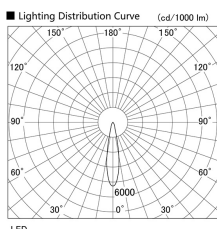

Item no. DD136-2020B9027

Series Name: Cledy versa R-G (DD136)

Installation	Recessed mount
Type	High-efficiency adjustable downlight
Fixture wattage	20W
Beam angle	21 deg
Color Temp.	2700K
CRI	Ra>90
Luminous	1991 lm
Body	Die-cast aluminum alloy
Body finish	N/A
Trim finish	Black
Reflector finish	N/A
IP Rate	IP20
Light source	COB module
Input Voltage	AC220~240V
Dimming Type	Non-Dimmable
Certificate	CE, CCC
Cut Hole	125mm