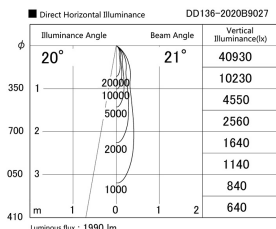

Item no. DD136-2020B9027

Series Name: Cledy versa R-G (DD136)

Installation	Recessed mount
Type	High-efficiency adjustable downlight
Fixture wattage	20W
Beam angle	21 deg
Color Temp.	2700K
CRI	Ra>90
Luminous	1991 lm
Body	Die-cast aluminum alloy
Body finish	N/A
Trim finish	Black
Reflector finish	N/A
IP Rate	IP20
Light source	COB module
Input Voltage	AC220~240V
Dimming Type	Non-Dimmable
Certificate	CE, CCC
Cut Hole	125mm