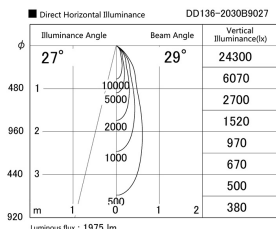

Item no. DD136-2030B9027

Series Name: Cledy versa R-G (DD136)

| | |
|------------------|---|
| Installation | Recessed mount |
| Type | High-efficiency adjustable downlight |
| Fixture wattage | 20W |
| Beam angle | 29 deg |
| Color Temp. | 2700K |
| CRI | Ra>90 |
| Luminous | 1973 lm |
| Body | Die-cast aluminum alloy |
| Body finish | N/A |
| Trim finish | Black |
| Reflector finish | N/A |
| IP Rate | IP20 |
| Light source | COB module |
| Input Voltage | AC220~240V |
| Dimming Type | Non-Dimmable |
| Certificate | CE, CCC |
| Cut Hole | 125mm |