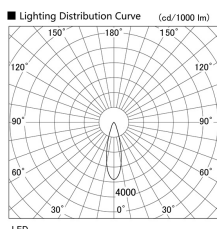

Item no. DD136-2030B9027

Series Name: Cledy versa R-G (DD136)

| | |
|------------------|---|
| Installation | Recessed mount |
| Type | High-efficiency adjustable downlight |
| Fixture wattage | 20W |
| Beam angle | 29 deg |
| Color Temp. | 2700K |
| CRI | Ra>90 |
| Luminous | 1973 lm |
| Body | Die-cast aluminum alloy |
| Body finish | N/A |
| Trim finish | Black |
| Reflector finish | N/A |
| IP Rate | IP20 |
| Light source | COB module |
| Input Voltage | AC220~240V |
| Dimming Type | Non-Dimmable |
| Certificate | CE, CCC |
| Cut Hole | 125mm |