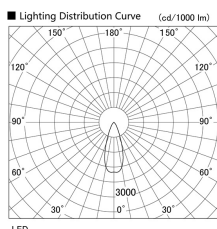

Item no. DD136-2040B9027

Series Name: Cledy versa R-G (DD136)

Installation	Recessed mount
Type	High-efficiency adjustable downlight
Fixture wattage	20W
Beam angle	38 deg
Color Temp.	2700K
CRI	Ra>90
Luminous	1918 lm
Body	Die-cast aluminum alloy
Body finish	N/A
Trim finish	Black
Reflector finish	N/A
IP Rate	IP20
Light source	COB module
Input Voltage	AC220~240V
Dimming Type	Non-Dimmable
Certificate	CE, CCC
Cut Hole	125mm