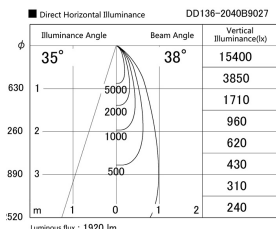

Item no. DD136-2040B9027

Series Name: Cledy versa R-G (DD136)

Installation	Recessed mount
Type	High-efficiency adjustable downlight
Fixture wattage	20W
Beam angle	38 deg
Color Temp.	2700K
CRI	Ra>90
Luminous	1918 lm
Body	Die-cast aluminum alloy
Body finish	N/A
Trim finish	Black
Reflector finish	N/A
IP Rate	IP20
Light source	COB module
Input Voltage	AC220~240V
Dimming Type	Non-Dimmable
Certificate	CE, CCC
Cut Hole	125mm