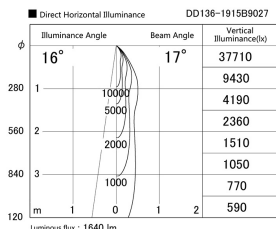

Item no. DD136-1915B9027

Series Name: Cledy versa R-G (DD136)

Installation	Recessed mount
Type	High-efficiency adjustable downlight
Fixture wattage	18.6W
Beam angle	17 deg
Color Temp.	2700K
CRI	Ra>90
Luminous	1638 lm
Body	Die-cast aluminum alloy
Body finish	N/A
Trim finish	Black
Reflector finish	N/A
IP Rate	IP20
Light source	COB module
Input Voltage	AC220~240V
Dimming Type	Non-Dimmable
Certificate	CE, CCC
Cut Hole	125mm