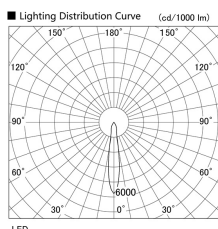

Item no. DD136-1915B9027

Series Name: Cledy versa R-G (DD136)

Installation	Recessed mount
Type	High-efficiency adjustable downlight
Fixture wattage	18.6W
Beam angle	17 deg
Color Temp.	2700K
CRI	Ra>90
Luminous	1638 lm
Body	Die-cast aluminum alloy
Body finish	N/A
Trim finish	Black
Reflector finish	N/A
IP Rate	IP20
Light source	COB module
Input Voltage	AC220~240V
Dimming Type	Non-Dimmable
Certificate	CE, CCC
Cut Hole	125mm