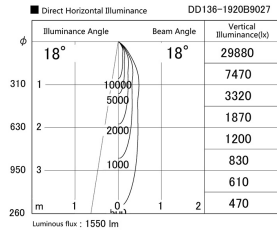

Item no. DD136-1920B9027

Series Name: Cledy versa R-G (DD136)

Installation	Recessed mount
Type	High-efficiency adjustable downlight
Fixture wattage	18.6W
Beam angle	18 deg
Color Temp.	2700K
CRI	Ra>90
Luminous	1548 lm
Body	Die-cast aluminum alloy
Body finish	N/A
Trim finish	Black
Reflector finish	N/A
IP Rate	IP20
Light source	COB module
Input Voltage	AC220~240V
Dimming Type	Non-Dimmable
Certificate	CE, CCC
Cut Hole	125mm