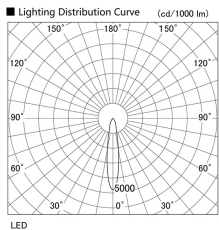

Item no. DD136-1920B9027

Series Name: Cledy versa R-G (DD136)

Installation	Recessed mount
Type	High-efficiency adjustable downlight
Fixture wattage	18.6W
Beam angle	18 deg
Color Temp.	2700K
CRI	Ra>90
Luminous	1548 lm
Body	Die-cast aluminum alloy
Body finish	N/A
Trim finish	Black
Reflector finish	N/A
IP Rate	IP20
Light source	COB module
Input Voltage	AC220~240V
Dimming Type	Non-Dimmable
Certificate	CE, CCC
Cut Hole	125mm