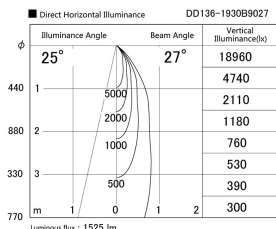

Item no. DD136-1930B9027

Series Name: Cledy versa R-G (DD136)

Installation	Recessed mount
Type	High-efficiency adjustable downlight
Fixture wattage	18.6W
Beam angle	27 deg
Color Temp.	2700K
CRI	Ra>90
Luminous	1562 lm
Body	Die-cast aluminum alloy
Body finish	N/A
Trim finish	Black
Reflector finish	N/A
IP Rate	IP20
Light source	COB module
Input Voltage	AC220~240V
Dimming Type	Non-Dimmable
Certificate	CE, CCC
Cut Hole	125mm