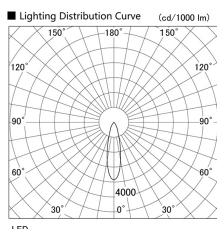

Item no. DD136-1930B9027

Series Name: Cledy versa R-G (DD136)

Installation	Recessed mount
Type	High-efficiency adjustable downlight
Fixture wattage	18.6W
Beam angle	27 deg
Color Temp.	2700K
CRI	Ra>90
Luminous	1562 lm
Body	Die-cast aluminum alloy
Body finish	N/A
Trim finish	Black
Reflector finish	N/A
IP Rate	IP20
Light source	COB module
Input Voltage	AC220~240V
Dimming Type	Non-Dimmable
Certificate	CE, CCC
Cut Hole	125mm