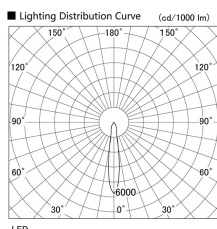

Item no. DD136-1115B9027

Series Name: Cledy versa R-G (DD136)

Installation	Recessed mount
Type	High-efficiency adjustable downlight
Fixture wattage	10.5W
Beam angle	17 deg
Color Temp.	2700K
CRI	Ra>90
Luminous	993 lm
Body	Die-cast aluminum alloy
Body finish	N/A
Trim finish	Black
Reflector finish	N/A
IP Rate	IP20
Light source	COB module
Input Voltage	AC220~240V
Dimming Type	Non-Dimmable
Certificate	CE, CCC
Cut Hole	100mm