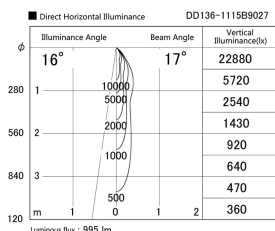

Item no. DD136-1115B9027

Series Name: Cledy versa R-G (DD136)

Installation	Recessed mount
Type	High-efficiency adjustable downlight
Fixture wattage	10.5W
Beam angle	17 deg
Color Temp.	2700K
CRI	Ra>90
Luminous	993 lm
Body	Die-cast aluminum alloy
Body finish	N/A
Trim finish	Black
Reflector finish	N/A
IP Rate	IP20
Light source	COB module
Input Voltage	AC220~240V
Dimming Type	Non-Dimmable
Certificate	CE, CCC
Cut Hole	100mm