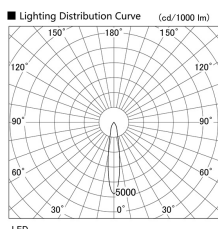

Item no. DD136-1120B9027

Series Name: Cledy versa R-G (DD136)

Installation	Recessed mount
Type	High-efficiency adjustable downlight
Fixture wattage	10.5W
Beam angle	18 deg
Color Temp.	2700K
CRI	Ra>90
Luminous	944 lm
Body	Die-cast aluminum alloy
Body finish	N/A
Trim finish	Black
Reflector finish	N/A
IP Rate	IP20
Light source	COB module
Input Voltage	AC220~240V
Dimming Type	Non-Dimmable
Certificate	CE, CCC
Cut Hole	100mm