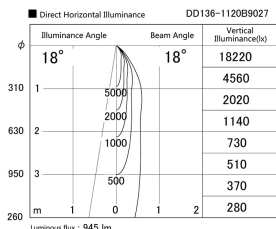

Item no. DD136-1120B9027

Series Name: Cledy versa R-G (DD136)

Installation	Recessed mount
Type	High-efficiency adjustable downlight
Fixture wattage	10.5W
Beam angle	18 deg
Color Temp.	2700K
CRI	Ra>90
Luminous	944 lm
Body	Die-cast aluminum alloy
Body finish	N/A
Trim finish	Black
Reflector finish	N/A
IP Rate	IP20
Light source	COB module
Input Voltage	AC220~240V
Dimming Type	Non-Dimmable
Certificate	CE, CCC
Cut Hole	100mm