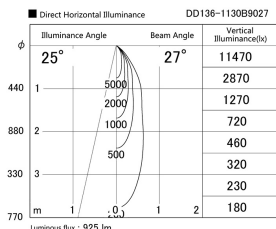

Item no. DD136-1130B9027

Series Name: Cledy versa R-G (DD136)

Installation	Recessed mount
Type	High-efficiency adjustable downlight
Fixture wattage	10.5W
Beam angle	27 deg
Color Temp.	2700K
CRI	Ra>90
Luminous	923 lm
Body	Die-cast aluminum alloy
Body finish	N/A
Trim finish	Black
Reflector finish	N/A
IP Rate	IP20
Light source	COB module
Input Voltage	AC220~240V
Dimming Type	Non-Dimmable
Certificate	CE, CCC
Cut Hole	100mm