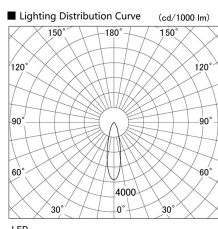

Item no. DD136-1130B9027

Series Name: Cledy versa R-G (DD136)

Installation	Recessed mount
Type	High-efficiency adjustable downlight
Fixture wattage	10.5W
Beam angle	27 deg
Color Temp.	2700K
CRI	Ra>90
Luminous	923 lm
Body	Die-cast aluminum alloy
Body finish	N/A
Trim finish	Black
Reflector finish	N/A
IP Rate	IP20
Light source	COB module
Input Voltage	AC220~240V
Dimming Type	Non-Dimmable
Certificate	CE, CCC
Cut Hole	100mm