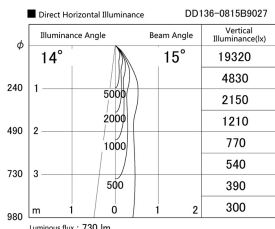

Item no. DD136-0815B9027

Series Name: Cledy versa R-G (DD136)

Installation	Recessed mount
Type	High-efficiency adjustable downlight
Fixture wattage	7.5W
Beam angle	15 deg
Color Temp.	2700K
CRI	Ra>90
Luminous	667 lm
Body	Die-cast aluminum alloy
Body finish	N/A
Trim finish	Black
Reflector finish	N/A
IP Rate	IP20
Light source	COB module
Input Voltage	AC220~240V
Dimming Type	Non-Dimmable
Certificate	CE, CCC
Cut Hole	100mm