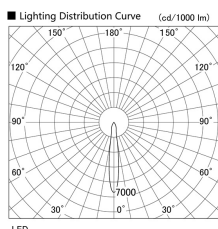

Item no. DD136-0815B9027

Series Name: Cledy versa R-G (DD136)

Installation	Recessed mount
Type	High-efficiency adjustable downlight
Fixture wattage	7.5W
Beam angle	15 deg
Color Temp.	2700K
CRI	Ra>90
Luminous	667 lm
Body	Die-cast aluminum alloy
Body finish	N/A
Trim finish	Black
Reflector finish	N/A
IP Rate	IP20
Light source	COB module
Input Voltage	AC220~240V
Dimming Type	Non-Dimmable
Certificate	CE, CCC
Cut Hole	100mm