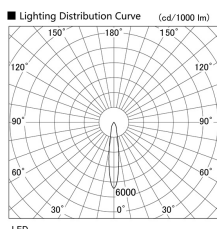

Item no. DD136-0820B9027

Series Name: Cledy versa R-G (DD136)

Installation	Recessed mount
Type	High-efficiency adjustable downlight
Fixture wattage	7.5W
Beam angle	17 deg
Color Temp.	2700K
CRI	Ra>90
Luminous	634 lm
Body	Die-cast aluminum alloy
Body finish	N/A
Trim finish	Black
Reflector finish	N/A
IP Rate	IP20
Light source	COB module
Input Voltage	AC220~240V
Dimming Type	Non-Dimmable
Certificate	CE, CCC
Cut Hole	100mm