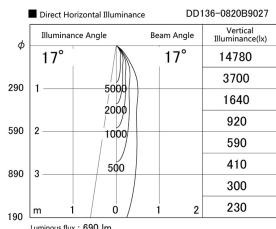

Item no. DD136-0820B9027

Series Name: Cledy versa R-G (DD136)

Installation	Recessed mount
Type	High-efficiency adjustable downlight
Fixture wattage	7.5W
Beam angle	17 deg
Color Temp.	2700K
CRI	Ra>90
Luminous	634 lm
Body	Die-cast aluminum alloy
Body finish	N/A
Trim finish	Black
Reflector finish	N/A
IP Rate	IP20
Light source	COB module
Input Voltage	AC220~240V
Dimming Type	Non-Dimmable
Certificate	CE, CCC
Cut Hole	100mm