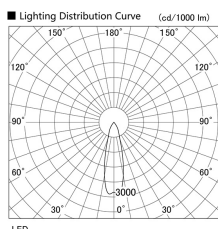

Item no. DD136-0830B9027

Series Name: Cledy versa R-G (DD136)

Installation	Recessed mount
Type	High-efficiency adjustable downlight
Fixture wattage	7.5W
Beam angle	29 deg
Color Temp.	2700K
CRI	Ra>90
Luminous	629 lm
Body	Die-cast aluminum alloy
Body finish	N/A
Trim finish	Black
Reflector finish	N/A
IP Rate	IP20
Light source	COB module
Input Voltage	AC220~240V
Dimming Type	Non-Dimmable
Certificate	CE, CCC
Cut Hole	100mm