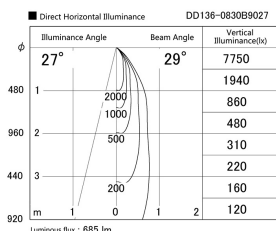

Item no. DD136-0830B9027

Series Name: Cledy versa R-G (DD136)

Installation	Recessed mount
Type	High-efficiency adjustable downlight
Fixture wattage	7.5W
Beam angle	29 deg
Color Temp.	2700K
CRI	Ra>90
Luminous	629 lm
Body	Die-cast aluminum alloy
Body finish	N/A
Trim finish	Black
Reflector finish	N/A
IP Rate	IP20
Light source	COB module
Input Voltage	AC220~240V
Dimming Type	Non-Dimmable
Certificate	CE, CCC
Cut Hole	100mm