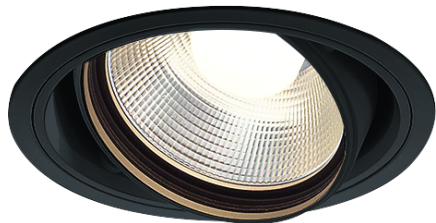

Item no. DD136-3515B9030

Series Name: Cledy versa R-G (DD136)

Installation	Recessed mount
Type	High-efficiency adjustable downlight
Fixture wattage	36W
Beam angle	15 deg
Color Temp.	3000K
CRI	Ra>90
Luminous	3769 lm
Body	Die-cast aluminum alloy
Body finish	N/A
Trim finish	Black
Reflector finish	N/A
IP Rate	IP20
Light source	COB module
Input Voltage	AC220~240V
Dimming Type	Non-Dimmable
Certificate	CE, CCC
Cut Hole	150mm