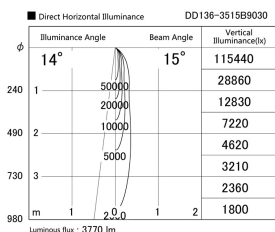

Item no. DD136-3515B9030

Series Name: Cledy versa R-G (DD136)

Installation	Recessed mount
Type	High-efficiency adjustable downlight
Fixture wattage	36W
Beam angle	15 deg
Color Temp.	3000K
CRI	Ra>90
Luminous	3769 lm
Body	Die-cast aluminum alloy
Body finish	N/A
Trim finish	Black
Reflector finish	N/A
IP Rate	IP20
Light source	COB module
Input Voltage	AC220~240V
Dimming Type	Non-Dimmable
Certificate	CE, CCC
Cut Hole	150mm