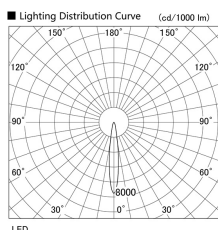

Item no. DD136-3515B9030

Series Name: Cledy versa R-G (DD136)

Installation	Recessed mount
Type	High-efficiency adjustable downlight
Fixture wattage	36W
Beam angle	15 deg
Color Temp.	3000K
CRI	Ra>90
Luminous	3769 lm
Body	Die-cast aluminum alloy
Body finish	N/A
Trim finish	Black
Reflector finish	N/A
IP Rate	IP20
Light source	COB module
Input Voltage	AC220~240V
Dimming Type	Non-Dimmable
Certificate	CE, CCC
Cut Hole	150mm