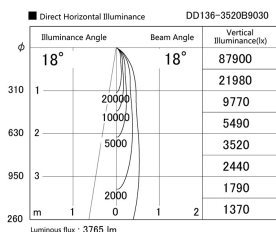

Item no. DD136-3520B9030

Series Name: Cledy versa R-G (DD136)

Installation	Recessed mount
Type	High-efficiency adjustable downlight
Fixture wattage	36W
Beam angle	18 deg
Color Temp.	3000K
CRI	Ra>90
Luminous	3764 lm
Body	Die-cast aluminum alloy
Body finish	N/A
Trim finish	Black
Reflector finish	N/A
IP Rate	IP20
Light source	COB module
Input Voltage	AC220~240V
Dimming Type	Non-Dimmable
Certificate	CE, CCC
Cut Hole	150mm