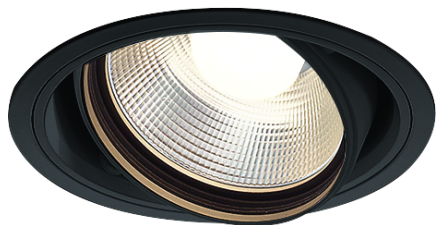

Item no. DD136-3520B9030

Series Name: Cledy versa R-G (DD136)

Installation	Recessed mount
Type	High-efficiency adjustable downlight
Fixture wattage	36W
Beam angle	18 deg
Color Temp.	3000K
CRI	Ra>90
Luminous	3764 lm
Body	Die-cast aluminum alloy
Body finish	N/A
Trim finish	Black
Reflector finish	N/A
IP Rate	IP20
Light source	COB module
Input Voltage	AC220~240V
Dimming Type	Non-Dimmable
Certificate	CE, CCC
Cut Hole	150mm