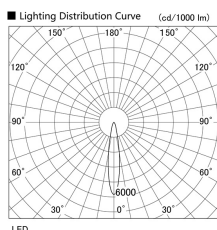

Item no. DD136-3520B9030

Series Name: Cledy versa R-G (DD136)

Installation	Recessed mount
Type	High-efficiency adjustable downlight
Fixture wattage	36W
Beam angle	18 deg
Color Temp.	3000K
CRI	Ra>90
Luminous	3764 lm
Body	Die-cast aluminum alloy
Body finish	N/A
Trim finish	Black
Reflector finish	N/A
IP Rate	IP20
Light source	COB module
Input Voltage	AC220~240V
Dimming Type	Non-Dimmable
Certificate	CE, CCC
Cut Hole	150mm