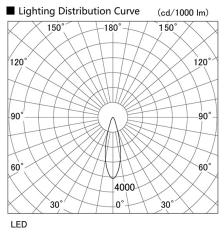

Item no. DD136-3530B9030

Series Name: Cledy versa R-G (DD136)

Installation	Recessed mount
Type	High-efficiency adjustable downlight
Fixture wattage	36W
Beam angle	28 deg
Color Temp.	3000K
CRI	Ra>90
Luminous	3775 lm
Body	Die-cast aluminum alloy
Body finish	N/A
Trim finish	Black
Reflector finish	N/A
IP Rate	IP20
Light source	COB module
Input Voltage	AC220~240V
Dimming Type	Non-Dimmable
Certificate	CE, CCC
Cut Hole	150mm