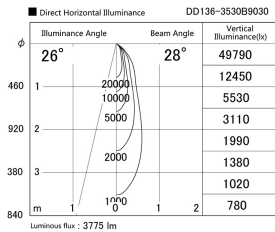

Item no. DD136-3530B9030

Series Name: Cledy versa R-G (DD136)

Installation	Recessed mount
Type	High-efficiency adjustable downlight
Fixture wattage	36W
Beam angle	28 deg
Color Temp.	3000K
CRI	Ra>90
Luminous	3775 lm
Body	Die-cast aluminum alloy
Body finish	N/A
Trim finish	Black
Reflector finish	N/A
IP Rate	IP20
Light source	COB module
Input Voltage	AC220~240V
Dimming Type	Non-Dimmable
Certificate	CE, CCC
Cut Hole	150mm