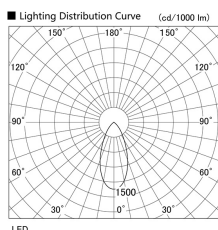

Item no. DD136-3540B9030

Series Name: Cledy versa R-G (DD136)

Installation	Recessed mount
Type	High-efficiency adjustable downlight
Fixture wattage	36W
Beam angle	46 deg
Color Temp.	3000K
CRI	Ra>90
Luminous	3545 lm
Body	Die-cast aluminum alloy
Body finish	N/A
Trim finish	Black
Reflector finish	N/A
IP Rate	IP20
Light source	COB module
Input Voltage	AC220~240V
Dimming Type	Non-Dimmable
Certificate	CE, CCC
Cut Hole	150mm