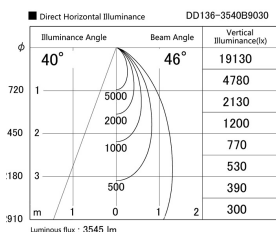

Item no. DD136-3540B9030

Series Name: Cledy versa R-G (DD136)

Installation	Recessed mount
Type	High-efficiency adjustable downlight
Fixture wattage	36W
Beam angle	46 deg
Color Temp.	3000K
CRI	Ra>90
Luminous	3545 lm
Body	Die-cast aluminum alloy
Body finish	N/A
Trim finish	Black
Reflector finish	N/A
IP Rate	IP20
Light source	COB module
Input Voltage	AC220~240V
Dimming Type	Non-Dimmable
Certificate	CE, CCC
Cut Hole	150mm