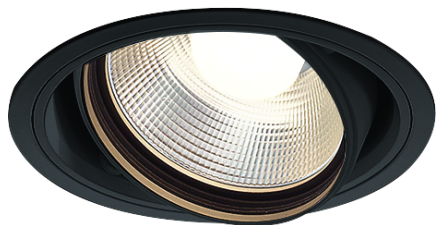

Item no. DD136-3540B9030

Series Name: Cledy versa R-G (DD136)

Installation	Recessed mount
Type	High-efficiency adjustable downlight
Fixture wattage	36W
Beam angle	46 deg
Color Temp.	3000K
CRI	Ra>90
Luminous	3545 lm
Body	Die-cast aluminum alloy
Body finish	N/A
Trim finish	Black
Reflector finish	N/A
IP Rate	IP20
Light source	COB module
Input Voltage	AC220~240V
Dimming Type	Non-Dimmable
Certificate	CE, CCC
Cut Hole	150mm