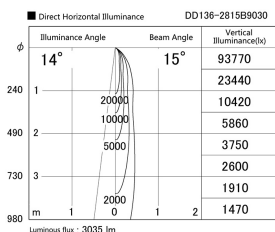

Item no. DD136-2815B9030

Series Name: Cledy versa R-G (DD136)

Installation	Recessed mount
Type	High-efficiency adjustable downlight
Fixture wattage	28W
Beam angle	15 deg
Color Temp.	3000K
CRI	Ra>90
Luminous	3037 lm
Body	Die-cast aluminum alloy
Body finish	N/A
Trim finish	Black
Reflector finish	N/A
IP Rate	IP20
Light source	COB module
Input Voltage	AC220~240V
Dimming Type	Non-Dimmable
Certificate	CE, CCC
Cut Hole	150mm