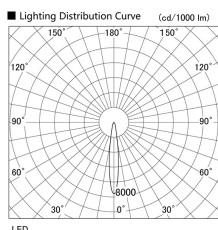

Item no. DD136-2815B9030

Series Name: Cledy versa R-G (DD136)

Installation	Recessed mount
Type	High-efficiency adjustable downlight
Fixture wattage	28W
Beam angle	15 deg
Color Temp.	3000K
CRI	Ra>90
Luminous	3037 lm
Body	Die-cast aluminum alloy
Body finish	N/A
Trim finish	Black
Reflector finish	N/A
IP Rate	IP20
Light source	COB module
Input Voltage	AC220~240V
Dimming Type	Non-Dimmable
Certificate	CE, CCC
Cut Hole	150mm