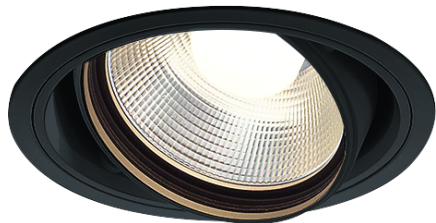

Item no. DD136-2815B9030

Series Name: Cledy versa R-G (DD136)

Installation	Recessed mount
Type	High-efficiency adjustable downlight
Fixture wattage	28W
Beam angle	15 deg
Color Temp.	3000K
CRI	Ra>90
Luminous	3037 lm
Body	Die-cast aluminum alloy
Body finish	N/A
Trim finish	Black
Reflector finish	N/A
IP Rate	IP20
Light source	COB module
Input Voltage	AC220~240V
Dimming Type	Non-Dimmable
Certificate	CE, CCC
Cut Hole	150mm