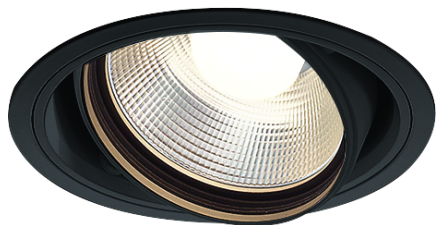

Item no. DD136-2820B9030

Series Name: Cledy versa R-G (DD136)

Installation	Recessed mount
Type	High-efficiency adjustable downlight
Fixture wattage	28W
Beam angle	18 deg
Color Temp.	3000K
CRI	Ra>90
Luminous	3049 lm
Body	Die-cast aluminum alloy
Body finish	N/A
Trim finish	Black
Reflector finish	N/A
IP Rate	IP20
Light source	COB module
Input Voltage	AC220~240V
Dimming Type	Non-Dimmable
Certificate	CE, CCC
Cut Hole	150mm