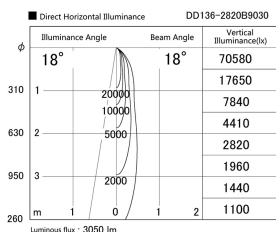

Item no. DD136-2820B9030

Series Name: Cledy versa R-G (DD136)

Installation	Recessed mount
Type	High-efficiency adjustable downlight
Fixture wattage	28W
Beam angle	18 deg
Color Temp.	3000K
CRI	Ra>90
Luminous	3049 lm
Body	Die-cast aluminum alloy
Body finish	N/A
Trim finish	Black
Reflector finish	N/A
IP Rate	IP20
Light source	COB module
Input Voltage	AC220~240V
Dimming Type	Non-Dimmable
Certificate	CE, CCC
Cut Hole	150mm