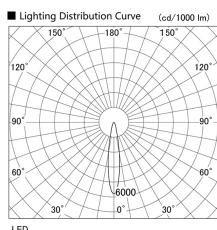

Item no. DD136-2820B9030

Series Name: Cledy versa R-G (DD136)

Installation	Recessed mount
Type	High-efficiency adjustable downlight
Fixture wattage	28W
Beam angle	18 deg
Color Temp.	3000K
CRI	Ra>90
Luminous	3049 lm
Body	Die-cast aluminum alloy
Body finish	N/A
Trim finish	Black
Reflector finish	N/A
IP Rate	IP20
Light source	COB module
Input Voltage	AC220~240V
Dimming Type	Non-Dimmable
Certificate	CE, CCC
Cut Hole	150mm