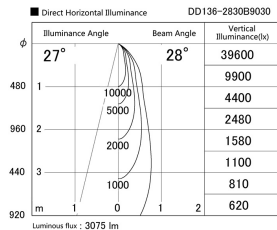

Item no. DD136-2830B9030

Series Name: Cledy versa R-G (DD136)

Installation	Recessed mount
Type	High-efficiency adjustable downlight
Fixture wattage	28W
Beam angle	28 deg
Color Temp.	3000K
CRI	Ra>90
Luminous	3076 lm
Body	Die-cast aluminum alloy
Body finish	N/A
Trim finish	Black
Reflector finish	N/A
IP Rate	IP20
Light source	COB module
Input Voltage	AC220~240V
Dimming Type	Non-Dimmable
Certificate	CE, CCC
Cut Hole	150mm