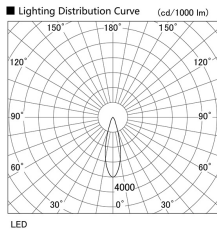

Item no. DD136-2830B9030

Series Name: Cledy versa R-G (DD136)

Installation	Recessed mount
Type	High-efficiency adjustable downlight
Fixture wattage	28W
Beam angle	28 deg
Color Temp.	3000K
CRI	Ra>90
Luminous	3076 lm
Body	Die-cast aluminum alloy
Body finish	N/A
Trim finish	Black
Reflector finish	N/A
IP Rate	IP20
Light source	COB module
Input Voltage	AC220~240V
Dimming Type	Non-Dimmable
Certificate	CE, CCC
Cut Hole	150mm