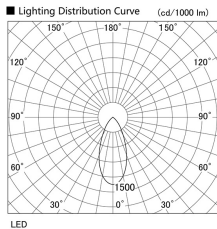

Item no. DD136-2840B9030

Series Name: Cledy versa R-G (DD136)

Installation	Recessed mount
Type	High-efficiency adjustable downlight
Fixture wattage	28W
Beam angle	46 deg
Color Temp.	3000K
CRI	Ra>90
Luminous	2860 lm
Body	Die-cast aluminum alloy
Body finish	N/A
Trim finish	Black
Reflector finish	N/A
IP Rate	IP20
Light source	COB module
Input Voltage	AC220~240V
Dimming Type	Non-Dimmable
Certificate	CE, CCC
Cut Hole	150mm