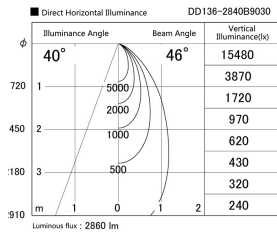

Item no. DD136-2840B9030

Series Name: Cledy versa R-G (DD136)

Installation	Recessed mount
Type	High-efficiency adjustable downlight
Fixture wattage	28W
Beam angle	46 deg
Color Temp.	3000K
CRI	Ra>90
Luminous	2860 lm
Body	Die-cast aluminum alloy
Body finish	N/A
Trim finish	Black
Reflector finish	N/A
IP Rate	IP20
Light source	COB module
Input Voltage	AC220~240V
Dimming Type	Non-Dimmable
Certificate	CE, CCC
Cut Hole	150mm