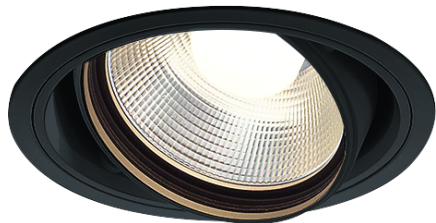

Item no. DD136-2860B9030

Series Name: Cledy versa R-G (DD136)

Installation	Recessed mount
Type	High-efficiency adjustable downlight
Fixture wattage	28W
Beam angle	74 deg
Color Temp.	3000K
CRI	Ra>90
Luminous	2930 lm
Body	Die-cast aluminum alloy
Body finish	N/A
Trim finish	Black
Reflector finish	N/A
IP Rate	IP20
Light source	COB module
Input Voltage	AC220~240V
Dimming Type	Non-Dimmable
Certificate	CE, CCC
Cut Hole	150mm