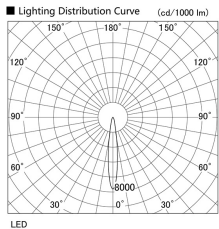

Item no. DD136-2615B9030

Series Name: Cledy versa R-G (DD136)

Installation	Recessed mount
Type	High-efficiency adjustable downlight
Fixture wattage	23W
Beam angle	15 deg
Color Temp.	3000K
CRI	Ra>90
Luminous	2654 lm
Body	Die-cast aluminum alloy
Body finish	N/A
Trim finish	Black
Reflector finish	N/A
IP Rate	IP20
Light source	COB module
Input Voltage	AC220~240V
Dimming Type	Non-Dimmable
Certificate	CE, CCC
Cut Hole	150mm