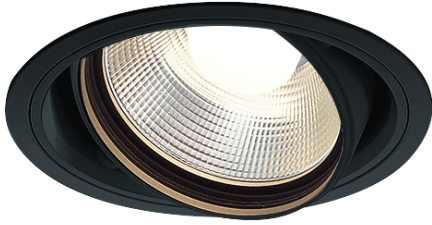

Item no. DD136-2615B9030

Series Name: Cledy versa R-G (DD136)

Installation	Recessed mount
Type	High-efficiency adjustable downlight
Fixture wattage	23W
Beam angle	15 deg
Color Temp.	3000K
CRI	Ra>90
Luminous	2654 lm
Body	Die-cast aluminum alloy
Body finish	N/A
Trim finish	Black
Reflector finish	N/A
IP Rate	IP20
Light source	COB module
Input Voltage	AC220~240V
Dimming Type	Non-Dimmable
Certificate	CE, CCC
Cut Hole	150mm