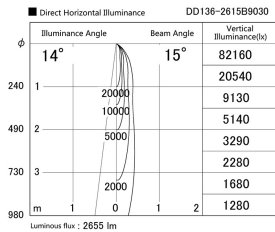

Item no. DD136-2615B9030

Series Name: Cledy versa R-G (DD136)

Installation	Recessed mount
Type	High-efficiency adjustable downlight
Fixture wattage	23W
Beam angle	15 deg
Color Temp.	3000K
CRI	Ra>90
Luminous	2654 lm
Body	Die-cast aluminum alloy
Body finish	N/A
Trim finish	Black
Reflector finish	N/A
IP Rate	IP20
Light source	COB module
Input Voltage	AC220~240V
Dimming Type	Non-Dimmable
Certificate	CE, CCC
Cut Hole	150mm