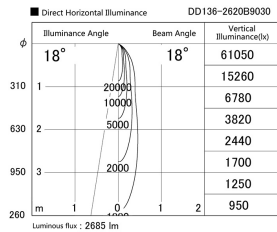

Item no. DD136-2620B9030

Series Name: Cledy versa R-G (DD136)

Installation	Recessed mount
Type	High-efficiency adjustable downlight
Fixture wattage	23W
Beam angle	18 deg
Color Temp.	3000K
CRI	Ra>90
Luminous	2683 lm
Body	Die-cast aluminum alloy
Body finish	N/A
Trim finish	Black
Reflector finish	N/A
IP Rate	IP20
Light source	COB module
Input Voltage	AC220~240V
Dimming Type	Non-Dimmable
Certificate	CE, CCC
Cut Hole	150mm