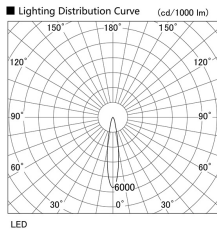

Item no. DD136-2620B9030

Series Name: Cledy versa R-G (DD136)

Installation	Recessed mount
Type	High-efficiency adjustable downlight
Fixture wattage	23W
Beam angle	18 deg
Color Temp.	3000K
CRI	Ra>90
Luminous	2683 lm
Body	Die-cast aluminum alloy
Body finish	N/A
Trim finish	Black
Reflector finish	N/A
IP Rate	IP20
Light source	COB module
Input Voltage	AC220~240V
Dimming Type	Non-Dimmable
Certificate	CE, CCC
Cut Hole	150mm