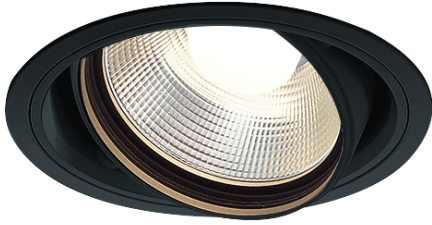

Item no. DD136-2620B9030

Series Name: Cledy versa R-G (DD136)

Installation	Recessed mount
Type	High-efficiency adjustable downlight
Fixture wattage	23W
Beam angle	18 deg
Color Temp.	3000K
CRI	Ra>90
Luminous	2683 lm
Body	Die-cast aluminum alloy
Body finish	N/A
Trim finish	Black
Reflector finish	N/A
IP Rate	IP20
Light source	COB module
Input Voltage	AC220~240V
Dimming Type	Non-Dimmable
Certificate	CE, CCC
Cut Hole	150mm