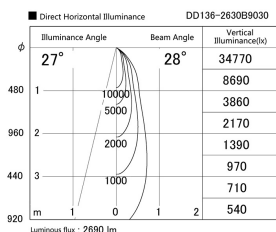

Item no. DD136-2630B9030

Series Name: Cledy versa R-G (DD136)

| | |
|------------------|---|
| Installation | Recessed mount |
| Type | High-efficiency adjustable downlight |
| Fixture wattage | 23W |
| Beam angle | 28 deg |
| Color Temp. | 3000K |
| CRI | Ra>90 |
| Luminous | 2690 lm |
| Body | Die-cast aluminum alloy |
| Body finish | N/A |
| Trim finish | Black |
| Reflector finish | N/A |
| IP Rate | IP20 |
| Light source | COB module |
| Input Voltage | AC220~240V |
| Dimming Type | Non-Dimmable |
| Certificate | CE, CCC |
| Cut Hole | 150mm |