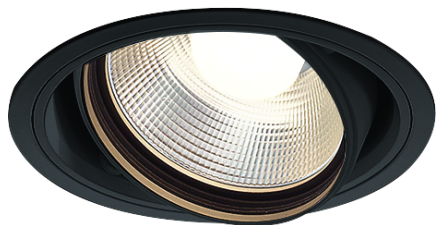

Item no. DD136-2630B9030

Series Name: Cledy versa R-G (DD136)

| | |
|------------------|---|
| Installation | Recessed mount |
| Type | High-efficiency adjustable downlight |
| Fixture wattage | 23W |
| Beam angle | 28 deg |
| Color Temp. | 3000K |
| CRI | Ra>90 |
| Luminous | 2690 lm |
| Body | Die-cast aluminum alloy |
| Body finish | N/A |
| Trim finish | Black |
| Reflector finish | N/A |
| IP Rate | IP20 |
| Light source | COB module |
| Input Voltage | AC220~240V |
| Dimming Type | Non-Dimmable |
| Certificate | CE, CCC |
| Cut Hole | 150mm |