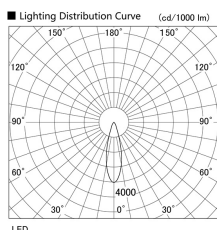

Item no. DD136-2630B9030

Series Name: Cledy versa R-G (DD136)

| | |
|------------------|---|
| Installation | Recessed mount |
| Type | High-efficiency adjustable downlight |
| Fixture wattage | 23W |
| Beam angle | 28 deg |
| Color Temp. | 3000K |
| CRI | Ra>90 |
| Luminous | 2690 lm |
| Body | Die-cast aluminum alloy |
| Body finish | N/A |
| Trim finish | Black |
| Reflector finish | N/A |
| IP Rate | IP20 |
| Light source | COB module |
| Input Voltage | AC220~240V |
| Dimming Type | Non-Dimmable |
| Certificate | CE, CCC |
| Cut Hole | 150mm |