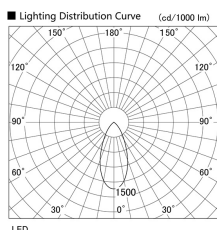

Item no. DD136-2640B9030

Series Name: Cledy versa R-G (DD136)

Installation	Recessed mount
Type	High-efficiency adjustable downlight
Fixture wattage	23W
Beam angle	46 deg
Color Temp.	3000K
CRI	Ra>90
Luminous	2509 lm
Body	Die-cast aluminum alloy
Body finish	N/A
Trim finish	Black
Reflector finish	N/A
IP Rate	IP20
Light source	COB module
Input Voltage	AC220~240V
Dimming Type	Non-Dimmable
Certificate	CE, CCC
Cut Hole	150mm