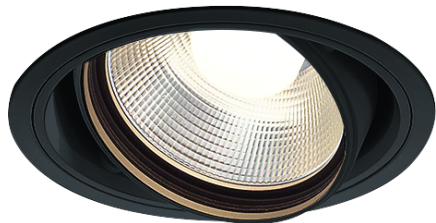

Item no. DD136-2640B9030

Series Name: Cledy versa R-G (DD136)

Installation	Recessed mount
Type	High-efficiency adjustable downlight
Fixture wattage	23W
Beam angle	46 deg
Color Temp.	3000K
CRI	Ra>90
Luminous	2509 lm
Body	Die-cast aluminum alloy
Body finish	N/A
Trim finish	Black
Reflector finish	N/A
IP Rate	IP20
Light source	COB module
Input Voltage	AC220~240V
Dimming Type	Non-Dimmable
Certificate	CE, CCC
Cut Hole	150mm