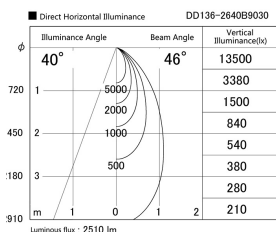

Item no. DD136-2640B9030

Series Name: Cledy versa R-G (DD136)

Installation	Recessed mount
Type	High-efficiency adjustable downlight
Fixture wattage	23W
Beam angle	46 deg
Color Temp.	3000K
CRI	Ra>90
Luminous	2509 lm
Body	Die-cast aluminum alloy
Body finish	N/A
Trim finish	Black
Reflector finish	N/A
IP Rate	IP20
Light source	COB module
Input Voltage	AC220~240V
Dimming Type	Non-Dimmable
Certificate	CE, CCC
Cut Hole	150mm