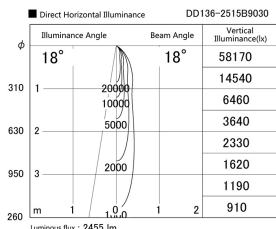

Item no. DD136-2515B9030

Series Name: Cledy versa R-G (DD136)

Installation	Recessed mount
Type	High-efficiency adjustable downlight
Fixture wattage	23W
Beam angle	18 deg
Color Temp.	3000K
CRI	Ra>90
Luminous	2456 lm
Body	Die-cast aluminum alloy
Body finish	N/A
Trim finish	Black
Reflector finish	N/A
IP Rate	IP20
Light source	COB module
Input Voltage	AC220~240V
Dimming Type	Non-Dimmable
Certificate	CE, CCC
Cut Hole	125mm