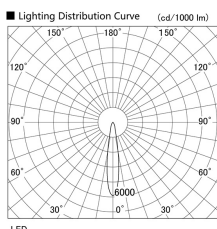

Item no. DD136-2515B9030

Series Name: Cledy versa R-G (DD136)

Installation	Recessed mount
Type	High-efficiency adjustable downlight
Fixture wattage	23W
Beam angle	18 deg
Color Temp.	3000K
CRI	Ra>90
Luminous	2456 lm
Body	Die-cast aluminum alloy
Body finish	N/A
Trim finish	Black
Reflector finish	N/A
IP Rate	IP20
Light source	COB module
Input Voltage	AC220~240V
Dimming Type	Non-Dimmable
Certificate	CE, CCC
Cut Hole	125mm