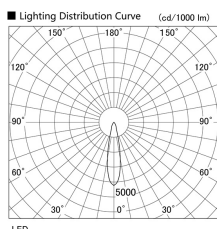

Item no. DD136-2520B9030

Series Name: Cledy versa R-G (DD136)

Installation	Recessed mount
Type	High-efficiency adjustable downlight
Fixture wattage	23W
Beam angle	22 deg
Color Temp.	3000K
CRI	Ra>90
Luminous	2489 lm
Body	Die-cast aluminum alloy
Body finish	N/A
Trim finish	Black
Reflector finish	N/A
IP Rate	IP20
Light source	COB module
Input Voltage	AC220~240V
Dimming Type	Non-Dimmable
Certificate	CE, CCC
Cut Hole	125mm