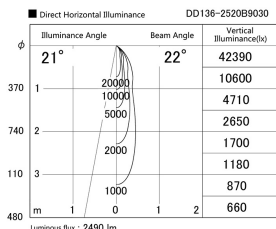

Item no. DD136-2520B9030

Series Name: Cledy versa R-G (DD136)

Installation	Recessed mount
Type	High-efficiency adjustable downlight
Fixture wattage	23W
Beam angle	22 deg
Color Temp.	3000K
CRI	Ra>90
Luminous	2489 lm
Body	Die-cast aluminum alloy
Body finish	N/A
Trim finish	Black
Reflector finish	N/A
IP Rate	IP20
Light source	COB module
Input Voltage	AC220~240V
Dimming Type	Non-Dimmable
Certificate	CE, CCC
Cut Hole	125mm