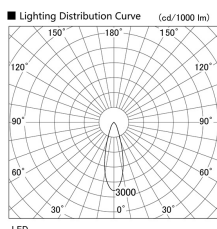

Item no. DD136-2530B9030

Series Name: Cledy versa R-G (DD136)

Installation	Recessed mount
Type	High-efficiency adjustable downlight
Fixture wattage	23W
Beam angle	30 deg
Color Temp.	3000K
CRI	Ra>90
Luminous	2472 lm
Body	Die-cast aluminum alloy
Body finish	N/A
Trim finish	Black
Reflector finish	N/A
IP Rate	IP20
Light source	COB module
Input Voltage	AC220~240V
Dimming Type	Non-Dimmable
Certificate	CE, CCC
Cut Hole	125mm