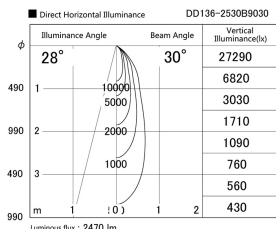

Item no. DD136-2530B9030

Series Name: Cledy versa R-G (DD136)

Installation	Recessed mount
Type	High-efficiency adjustable downlight
Fixture wattage	23W
Beam angle	30 deg
Color Temp.	3000K
CRI	Ra>90
Luminous	2472 lm
Body	Die-cast aluminum alloy
Body finish	N/A
Trim finish	Black
Reflector finish	N/A
IP Rate	IP20
Light source	COB module
Input Voltage	AC220~240V
Dimming Type	Non-Dimmable
Certificate	CE, CCC
Cut Hole	125mm