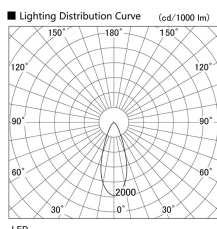

Item no. DD136-2540B9030

Series Name: Cledy versa R-G (DD136)

Installation	Recessed mount
Type	High-efficiency adjustable downlight
Fixture wattage	23W
Beam angle	38 deg
Color Temp.	3000K
CRI	Ra>90
Luminous	2416 lm
Body	Die-cast aluminum alloy
Body finish	N/A
Trim finish	Black
Reflector finish	N/A
IP Rate	IP20
Light source	COB module
Input Voltage	AC220~240V
Dimming Type	Non-Dimmable
Certificate	CE, CCC
Cut Hole	125mm