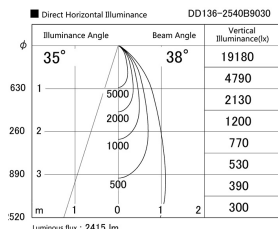

Item no. DD136-2540B9030

Series Name: Cledy versa R-G (DD136)

Installation	Recessed mount
Type	High-efficiency adjustable downlight
Fixture wattage	23W
Beam angle	38 deg
Color Temp.	3000K
CRI	Ra>90
Luminous	2416 lm
Body	Die-cast aluminum alloy
Body finish	N/A
Trim finish	Black
Reflector finish	N/A
IP Rate	IP20
Light source	COB module
Input Voltage	AC220~240V
Dimming Type	Non-Dimmable
Certificate	CE, CCC
Cut Hole	125mm