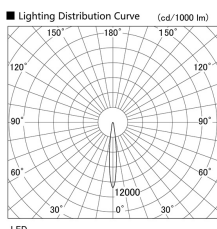

Item no. DD136-2015B9030

Series Name: Cledy versa R-G (DD136)

| | |
|------------------|-----------------------------------------|
| Installation | Recessed mount |
| Type | High-efficiency adjustable downlight |
| Fixture wattage | 20W |
| Beam angle | 12 deg |
| Color Temp. | 3000K |
| CRI | Ra>90 |
| Luminous | 1999 lm |
| Body | Die-cast aluminum alloy |
| Body finish | N/A |
| Trim finish | Black |
| Reflector finish | N/A |
| IP Rate | IP20 |
| Light source | COB module |
| Input Voltage | AC220~240V |
| Dimming Type | Non-Dimmable |
| Certificate | CE, CCC |
| Cut Hole | 125mm |