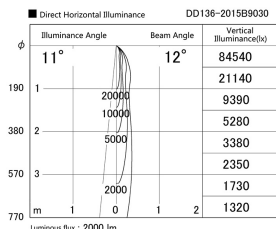

Item no. DD136-2015B9030

Series Name: Cledy versa R-G (DD136)

| | |
|------------------|-----------------------------------------|
| Installation | Recessed mount |
| Type | High-efficiency adjustable downlight |
| Fixture wattage | 20W |
| Beam angle | 12 deg |
| Color Temp. | 3000K |
| CRI | Ra>90 |
| Luminous | 1999 lm |
| Body | Die-cast aluminum alloy |
| Body finish | N/A |
| Trim finish | Black |
| Reflector finish | N/A |
| IP Rate | IP20 |
| Light source | COB module |
| Input Voltage | AC220~240V |
| Dimming Type | Non-Dimmable |
| Certificate | CE, CCC |
| Cut Hole | 125mm |