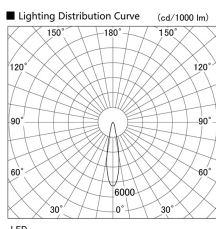

Item no. DD136-2020B9030

Series Name: Cledy versa R-G (DD136)

Installation	Recessed mount
Type	High-efficiency adjustable downlight
Fixture wattage	20W
Beam angle	21 deg
Color Temp.	3000K
CRI	Ra>90
Luminous	2032 lm
Body	Die-cast aluminum alloy
Body finish	N/A
Trim finish	Black
Reflector finish	N/A
IP Rate	IP20
Light source	COB module
Input Voltage	AC220~240V
Dimming Type	Non-Dimmable
Certificate	CE, CCC
Cut Hole	125mm