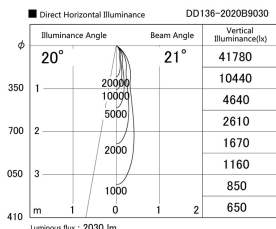

Item no. DD136-2020B9030

Series Name: Cledy versa R-G (DD136)

Installation	Recessed mount
Type	High-efficiency adjustable downlight
Fixture wattage	20W
Beam angle	21 deg
Color Temp.	3000K
CRI	Ra>90
Luminous	2032 lm
Body	Die-cast aluminum alloy
Body finish	N/A
Trim finish	Black
Reflector finish	N/A
IP Rate	IP20
Light source	COB module
Input Voltage	AC220~240V
Dimming Type	Non-Dimmable
Certificate	CE, CCC
Cut Hole	125mm