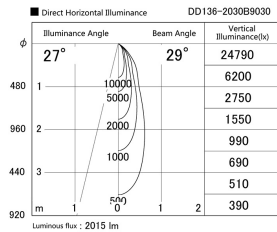

Item no. DD136-2030B9030

Series Name: Cledy versa R-G (DD136)

Installation	Recessed mount
Type	High-efficiency adjustable downlight
Fixture wattage	20W
Beam angle	29 deg
Color Temp.	3000K
CRI	Ra>90
Luminous	2013 lm
Body	Die-cast aluminum alloy
Body finish	N/A
Trim finish	Black
Reflector finish	N/A
IP Rate	IP20
Light source	COB module
Input Voltage	AC220~240V
Dimming Type	Non-Dimmable
Certificate	CE, CCC
Cut Hole	125mm