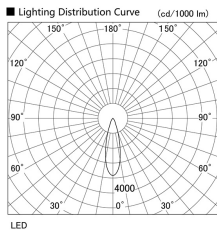

Item no. DD136-2030B9030

Series Name: Cledy versa R-G (DD136)

Installation	Recessed mount
Type	High-efficiency adjustable downlight
Fixture wattage	20W
Beam angle	29 deg
Color Temp.	3000K
CRI	Ra>90
Luminous	2013 lm
Body	Die-cast aluminum alloy
Body finish	N/A
Trim finish	Black
Reflector finish	N/A
IP Rate	IP20
Light source	COB module
Input Voltage	AC220~240V
Dimming Type	Non-Dimmable
Certificate	CE, CCC
Cut Hole	125mm