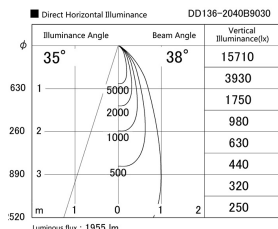

Item no. DD136-2040B9030

Series Name: Cledy versa R-G (DD136)

Installation	Recessed mount
Type	High-efficiency adjustable downlight
Fixture wattage	20W
Beam angle	38 deg
Color Temp.	3000K
CRI	Ra>90
Luminous	1957 lm
Body	Die-cast aluminum alloy
Body finish	N/A
Trim finish	Black
Reflector finish	N/A
IP Rate	IP20
Light source	COB module
Input Voltage	AC220~240V
Dimming Type	Non-Dimmable
Certificate	CE, CCC
Cut Hole	125mm