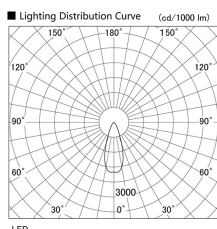

Item no. DD136-2040B9030

Series Name: Cledy versa R-G (DD136)

Installation	Recessed mount
Type	High-efficiency adjustable downlight
Fixture wattage	20W
Beam angle	38 deg
Color Temp.	3000K
CRI	Ra>90
Luminous	1957 lm
Body	Die-cast aluminum alloy
Body finish	N/A
Trim finish	Black
Reflector finish	N/A
IP Rate	IP20
Light source	COB module
Input Voltage	AC220~240V
Dimming Type	Non-Dimmable
Certificate	CE, CCC
Cut Hole	125mm