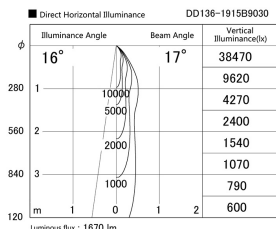

Item no. DD136-1915B9030

Series Name: Cledy versa R-G (DD136)

Installation	Recessed mount
Type	High-efficiency adjustable downlight
Fixture wattage	18.6W
Beam angle	17 deg
Color Temp.	3000K
CRI	Ra>90
Luminous	1671 lm
Body	Die-cast aluminum alloy
Body finish	N/A
Trim finish	Black
Reflector finish	N/A
IP Rate	IP20
Light source	COB module
Input Voltage	AC220~240V
Dimming Type	Non-Dimmable
Certificate	CE, CCC
Cut Hole	125mm