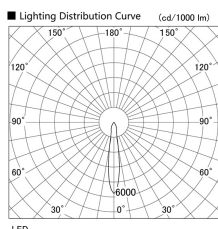

Item no. DD136-1915B9030

Series Name: Cledy versa R-G (DD136)

Installation	Recessed mount
Type	High-efficiency adjustable downlight
Fixture wattage	18.6W
Beam angle	17 deg
Color Temp.	3000K
CRI	Ra>90
Luminous	1671 lm
Body	Die-cast aluminum alloy
Body finish	N/A
Trim finish	Black
Reflector finish	N/A
IP Rate	IP20
Light source	COB module
Input Voltage	AC220~240V
Dimming Type	Non-Dimmable
Certificate	CE, CCC
Cut Hole	125mm