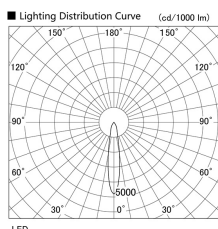

Item no. DD136-1920B9030

Series Name: Cledy versa R-G (DD136)

Installation	Recessed mount
Type	High-efficiency adjustable downlight
Fixture wattage	18.6W
Beam angle	18 deg
Color Temp.	3000K
CRI	Ra>90
Luminous	1580 lm
Body	Die-cast aluminum alloy
Body finish	N/A
Trim finish	Black
Reflector finish	N/A
IP Rate	IP20
Light source	COB module
Input Voltage	AC220~240V
Dimming Type	Non-Dimmable
Certificate	CE, CCC
Cut Hole	125mm