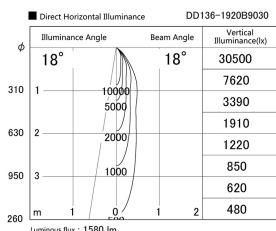

Item no. DD136-1920B9030

Series Name: Cledy versa R-G (DD136)

Installation	Recessed mount
Type	High-efficiency adjustable downlight
Fixture wattage	18.6W
Beam angle	18 deg
Color Temp.	3000K
CRI	Ra>90
Luminous	1580 lm
Body	Die-cast aluminum alloy
Body finish	N/A
Trim finish	Black
Reflector finish	N/A
IP Rate	IP20
Light source	COB module
Input Voltage	AC220~240V
Dimming Type	Non-Dimmable
Certificate	CE, CCC
Cut Hole	125mm