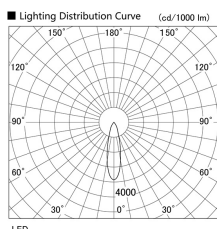

Item no. DD136-1930B9030

Series Name: Cledy versa R-G (DD136)

Installation	Recessed mount
Type	High-efficiency adjustable downlight
Fixture wattage	18.6W
Beam angle	27 deg
Color Temp.	3000K
CRI	Ra>90
Luminous	1557 lm
Body	Die-cast aluminum alloy
Body finish	N/A
Trim finish	Black
Reflector finish	N/A
IP Rate	IP20
Light source	COB module
Input Voltage	AC220~240V
Dimming Type	Non-Dimmable
Certificate	CE, CCC
Cut Hole	125mm