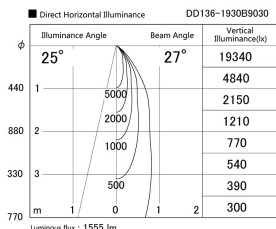

Item no. DD136-1930B9030

Series Name: Cledy versa R-G (DD136)

Installation	Recessed mount
Type	High-efficiency adjustable downlight
Fixture wattage	18.6W
Beam angle	27 deg
Color Temp.	3000K
CRI	Ra>90
Luminous	1557 lm
Body	Die-cast aluminum alloy
Body finish	N/A
Trim finish	Black
Reflector finish	N/A
IP Rate	IP20
Light source	COB module
Input Voltage	AC220~240V
Dimming Type	Non-Dimmable
Certificate	CE, CCC
Cut Hole	125mm