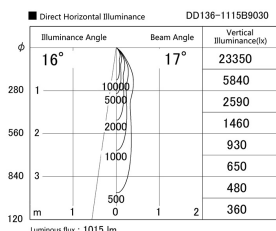

Item no. DD136-1115B9030

Series Name: Cledy versa R-G (DD136)

Installation	Recessed mount
Type	High-efficiency adjustable downlight
Fixture wattage	10.5W
Beam angle	17 deg
Color Temp.	2700K
CRI	Ra>90
Luminous	1013 lm
Body	Die-cast aluminum alloy
Body finish	N/A
Trim finish	Black
Reflector finish	N/A
IP Rate	IP20
Light source	COB module
Input Voltage	AC220~240V
Dimming Type	Non-Dimmable
Certificate	CE, CCC
Cut Hole	100mm