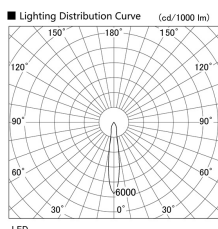

Item no. DD136-1115B9030

Series Name: Cledy versa R-G (DD136)

Installation	Recessed mount
Type	High-efficiency adjustable downlight
Fixture wattage	10.5W
Beam angle	17 deg
Color Temp.	2700K
CRI	Ra>90
Luminous	1013 lm
Body	Die-cast aluminum alloy
Body finish	N/A
Trim finish	Black
Reflector finish	N/A
IP Rate	IP20
Light source	COB module
Input Voltage	AC220~240V
Dimming Type	Non-Dimmable
Certificate	CE, CCC
Cut Hole	100mm