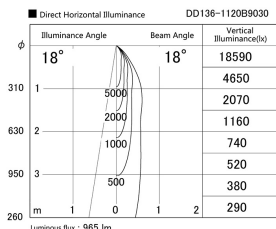

Item no. DD136-1120B9030

Series Name: Cledy versa R-G (DD136)

Installation	Recessed mount
Type	High-efficiency adjustable downlight
Fixture wattage	10.5W
Beam angle	18 deg
Color Temp.	3000K
CRI	Ra>90
Luminous	963 lm
Body	Die-cast aluminum alloy
Body finish	N/A
Trim finish	Black
Reflector finish	N/A
IP Rate	IP20
Light source	COB module
Input Voltage	AC220~240V
Dimming Type	Non-Dimmable
Certificate	CE, CCC
Cut Hole	100mm