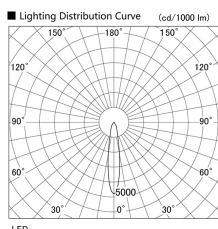

Item no. DD136-1120B9030

Series Name: Cledy versa R-G (DD136)

Installation	Recessed mount
Type	High-efficiency adjustable downlight
Fixture wattage	10.5W
Beam angle	18 deg
Color Temp.	3000K
CRI	Ra>90
Luminous	963 lm
Body	Die-cast aluminum alloy
Body finish	N/A
Trim finish	Black
Reflector finish	N/A
IP Rate	IP20
Light source	COB module
Input Voltage	AC220~240V
Dimming Type	Non-Dimmable
Certificate	CE, CCC
Cut Hole	100mm